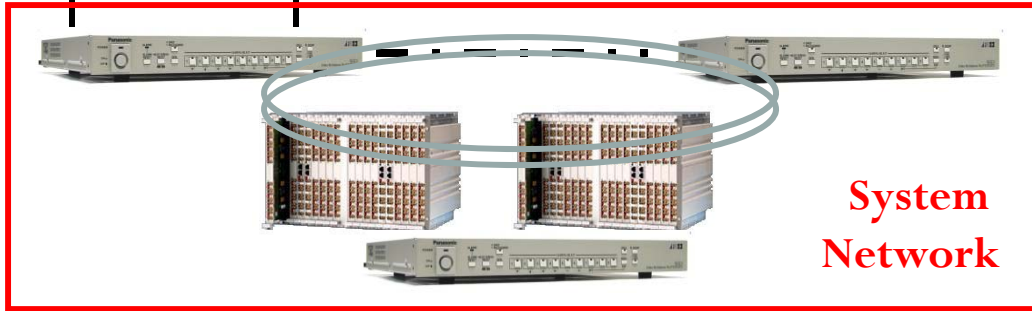

Digital Surveillance System

Digital Surveillance System is a total solution for remote monitoring and digital recording designed to fulfill every contemporary video surveillance requirement which offers excellent performance on video transmission through TCP/IP and telephone networks.

Both live and recorded video can be viewed at anytime, anywhere.

DATLEX

CCTV System

INTREPID™ *Perimeter Intrusion Detection System* combines patented Southwest Microwave technology with microprocessor power and laptop computer convenience. It is a sophisticated perimeter security system which provides precise location of alarms.

Features:

MicroPoint™ Detection and Assessment locates intrusions to within 3 meters (10 feet).

Point Impact Discrimination recognizes and suppresses distributed disturbances.

Sensitivity Leveling automatically compensates for fence variations to equalize entire perimeter.