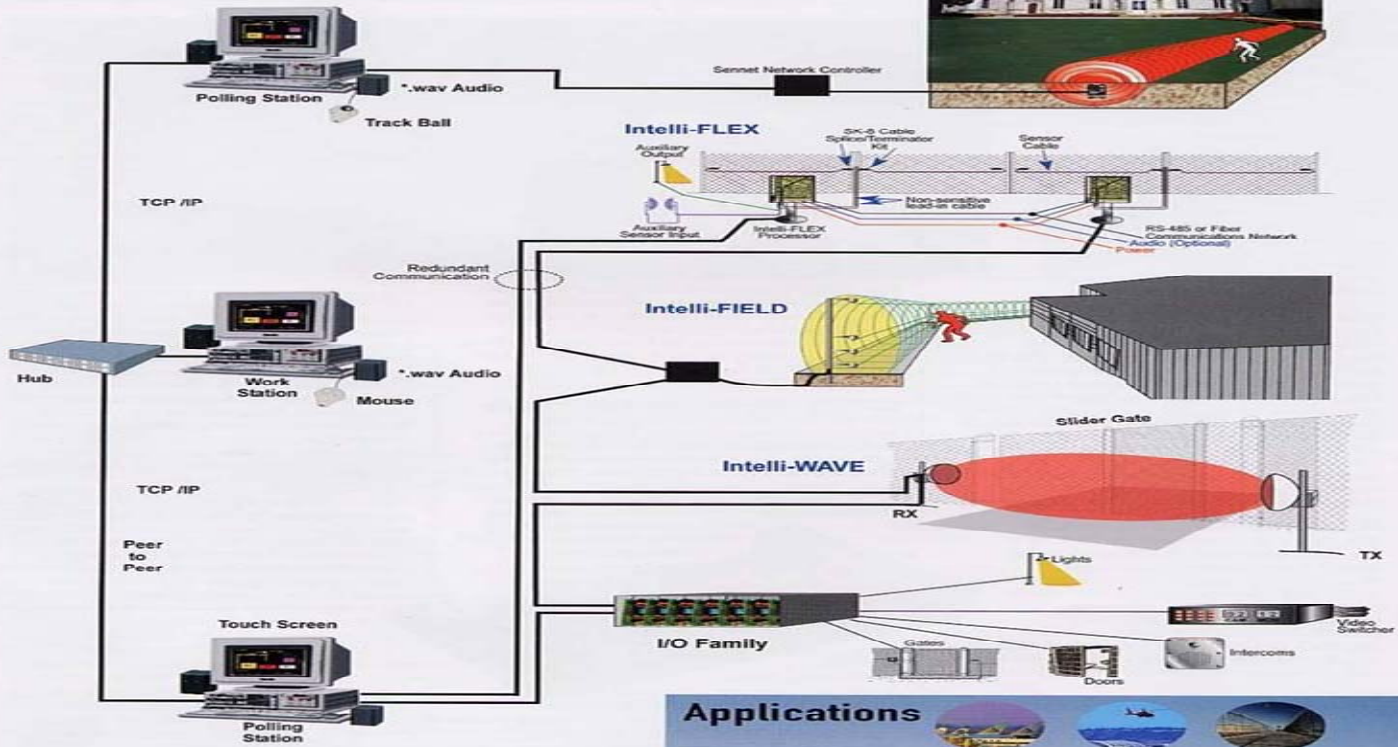

Network Configuration