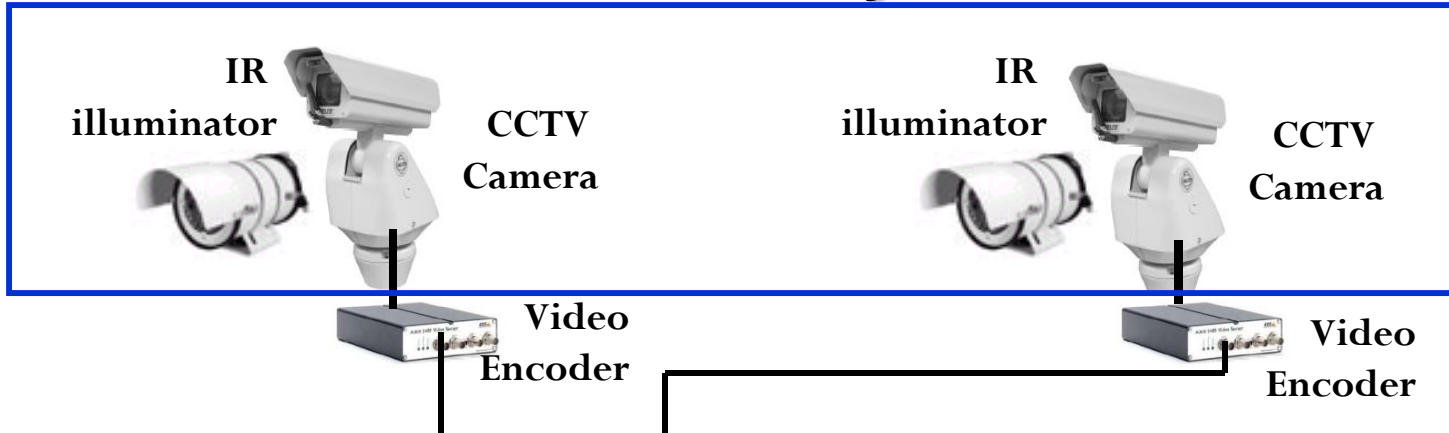

Digital Surveillance System

Digital Surveillance System is a total solution for remote monitoring and digital recording designed to fulfill every contemporary video surveillance requirement which offers excellent performance on video transmission through TCP/IP and telephone networks.

Both live and recorded video can be viewed at anytime, anywhere.

DATLEX

CCTV System

INTREPID™ *Perimeter Intrusion Detection System* combines patented Southwest Microwave technology with microprocessor power and laptop computer convenience. It is a sophisticated perimeter security system which provides precise location of alarms.

Features:

MicroPoint™ Detection and Assessment locates intrusions to within 3 meters (10 feet).

Point Impact Discrimination recognizes and suppresses distributed disturbances.

Sensitivity Leveling automatically compensates for fence variations to equalize entire perimeter.